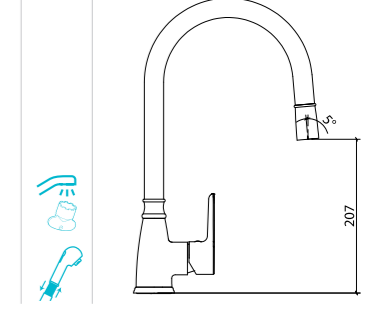

PULL-OUT EVIYE BATARYALARI