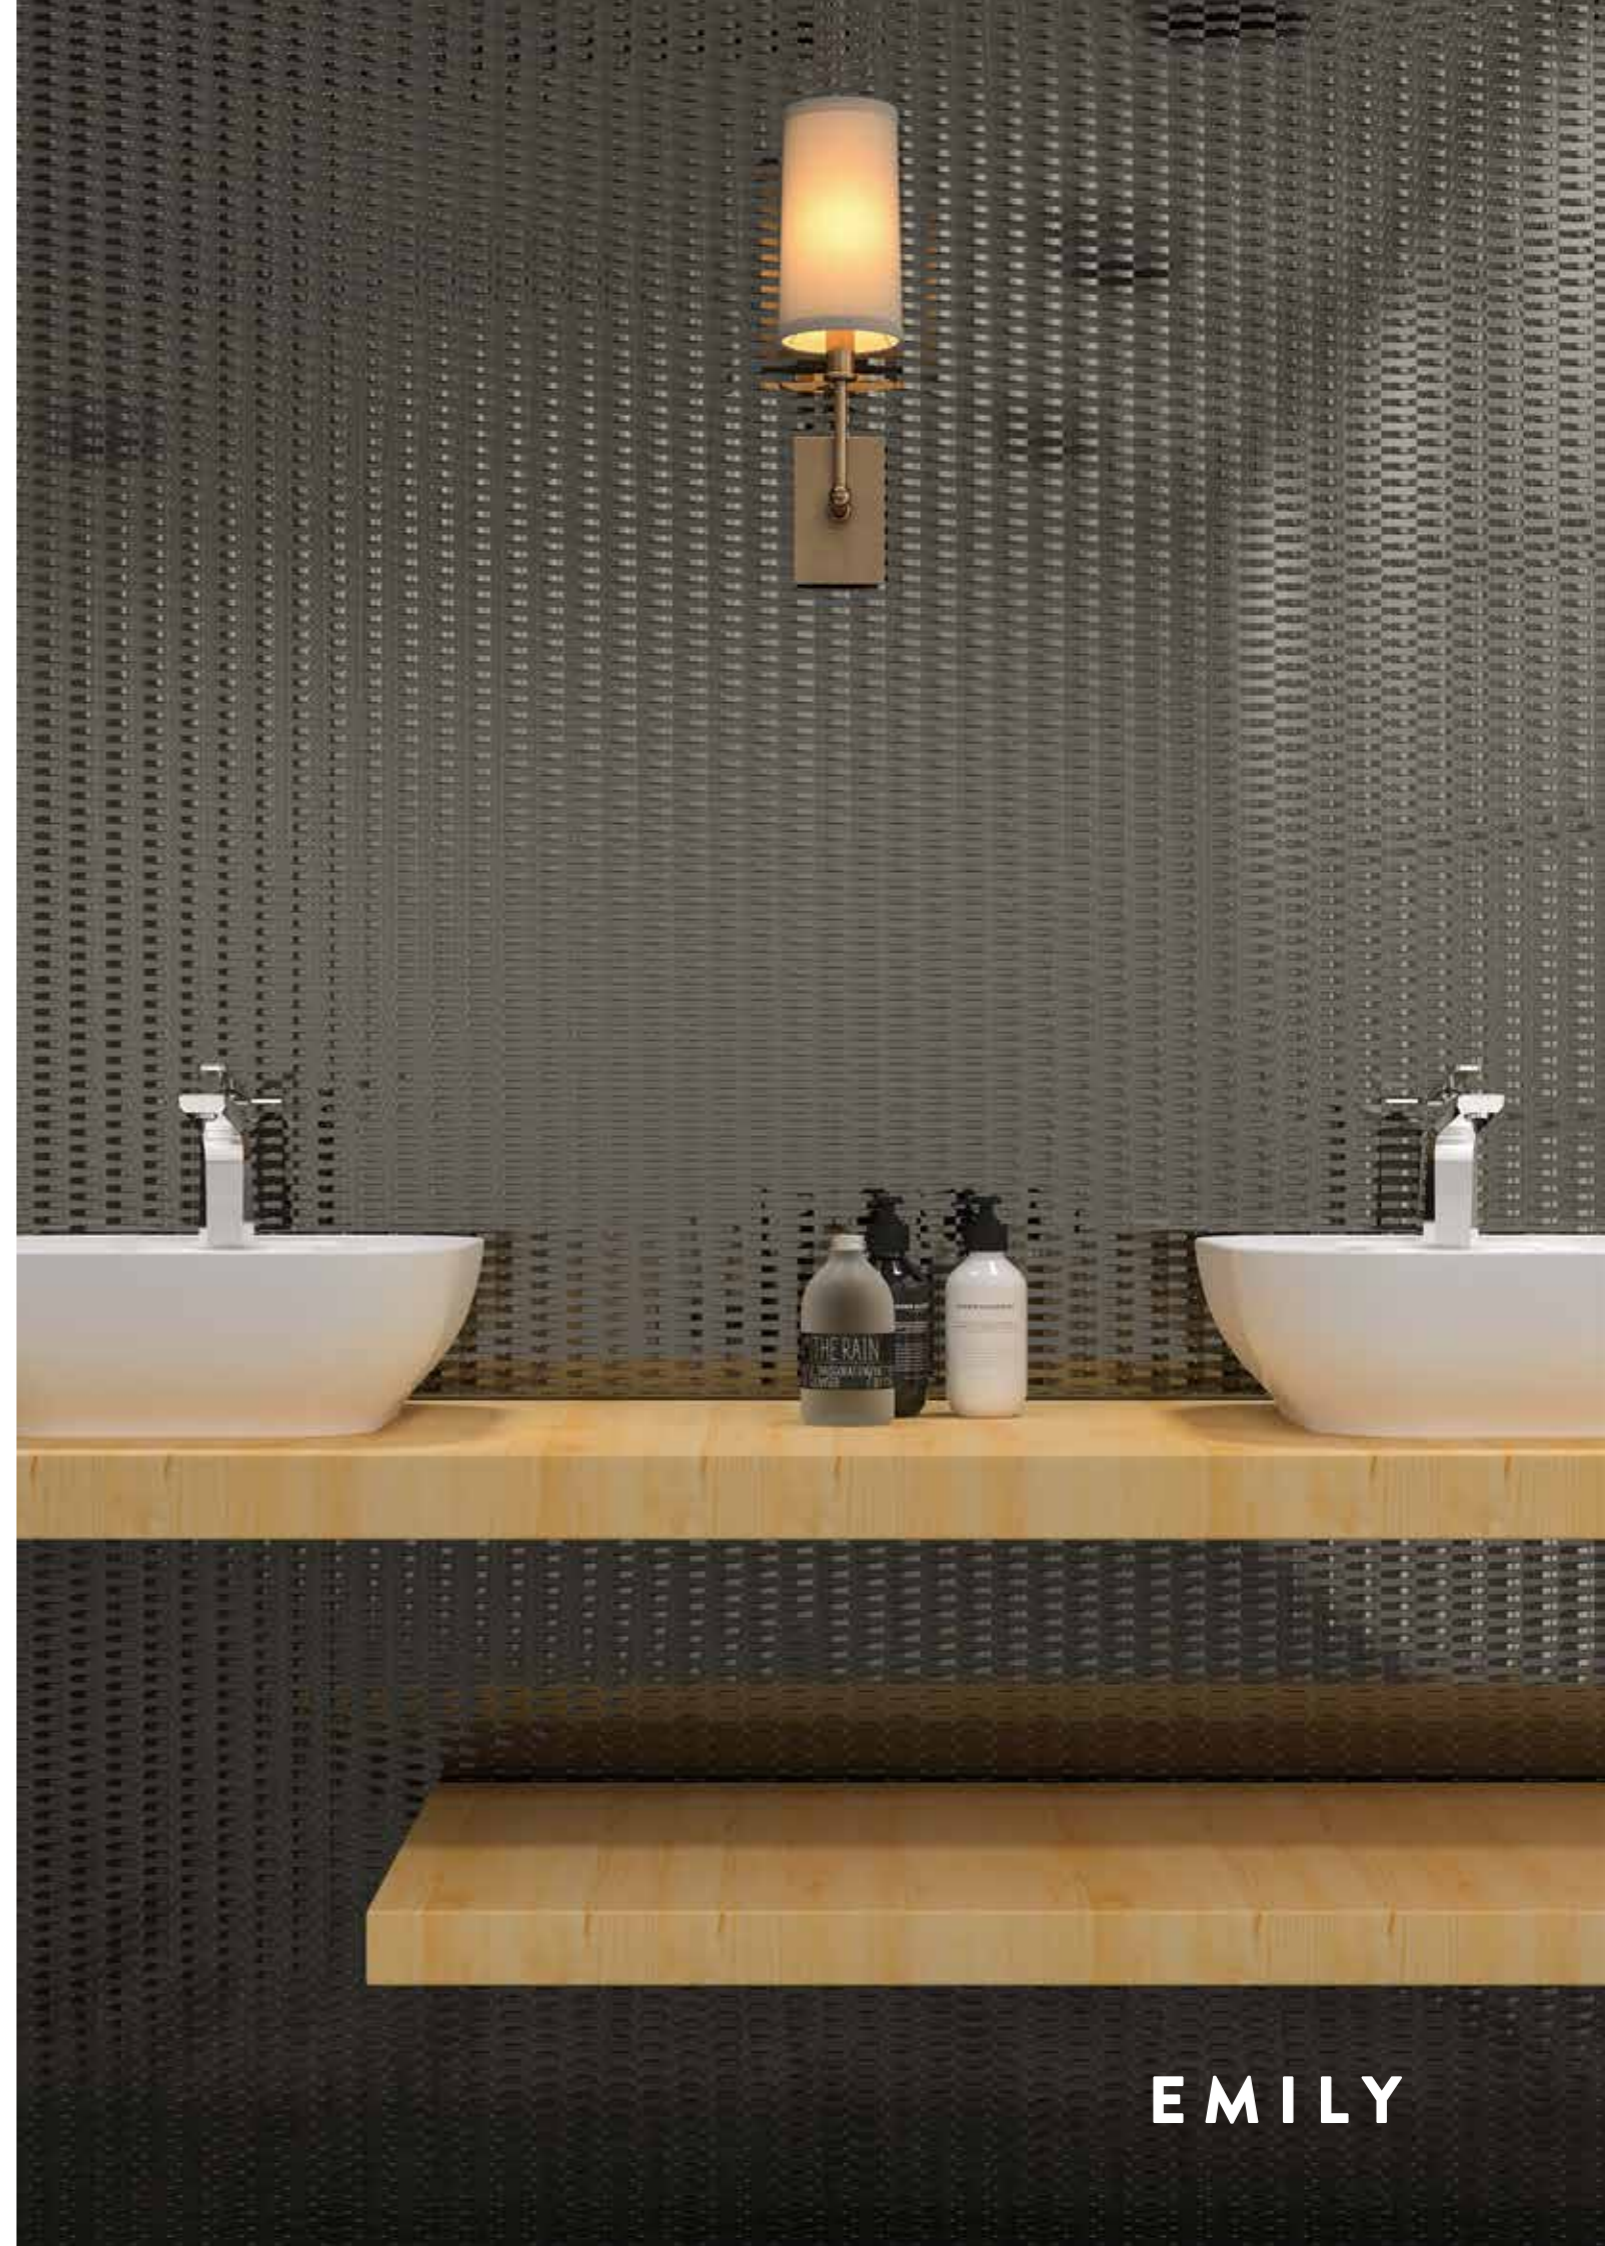

Bu ürünün yüzeyi asitlere karşı çok hassastır. Asidik temizleyicilerle temizlemeyiniz.
The surface of this product is very sensitive to acids. Don't use acidic agents for cleaning.

EMILY